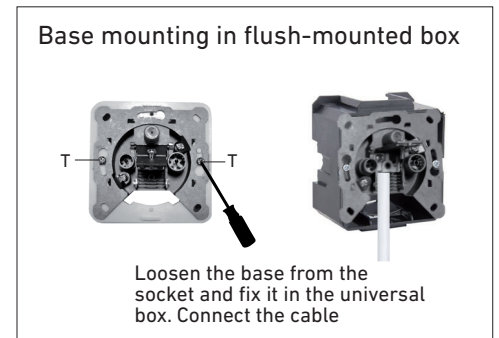

# PSE-300 (5360) OUTLET FOR TV, RADIO AND SAT WITH SOCKET INCLUDED

## General features

MODEL		PSE-300	
REF.		5360	
Type		End	
Connectors		C1	IEC male
		C2	IEC female
		C3	F
Frequency range	MHz	C1	5 - 68 and 125 - 862
		C2	88 - 108
		C3	950 - 2300
Insertion loss	dB	TV	≤ 2
		RD	≤ 2
		SAT	≤ 3
TV-RD and TV-SAT isolation	dB	> 18	
SAT-RD isolation	dB	> 18	
DC transit (C3)	dB	Yes	
Coverplate + Frame		Yes	
Units / Packaging	ud	1 / 58	
Packed weight	kg	1 ud	58 uds
		0.169 / 9.8	
Packing dimensions	mm	1 ud	58 uds
		48 x 80 x 80 / 400 x 295 x 245	