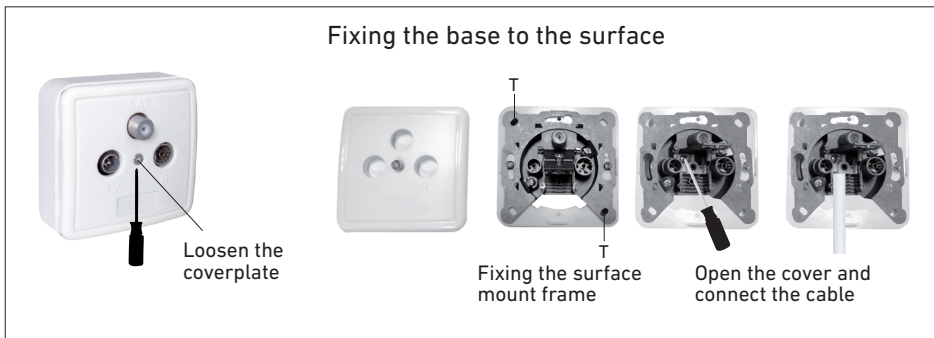

# PSE-300 (5360) OUTLET FOR TV, RADIO AND SAT WITH SOCKET INCLUDED

## General features

MODEL		PSE-300	
REF.		5360	
Type		End	
Connectors		C1	IEC male
		C2	IEC female
		C3	F
Frequency range	MHz	C1	5 - 68 and 125 - 862
		C2	88 - 108
		C3	950 - 2300
Insertion loss	dB	TV	≤ 2
		RD	≤ 2
		SAT	≤ 3
TV-RD and TV-SAT isolation	dB	> 18	
SAT-RD isolation	dB	> 18	
DC transit (C3)	dB	Yes	
Coverplate + Frame		Yes	
Units / Packaging	ud	1 / 58	
Packed weight	kg	1 ud	58 uds
		0.169 / 9.8	
Packing dimensions	mm	1 ud	58 uds
		48 x 80 x 80 / 400 x 295 x 245	