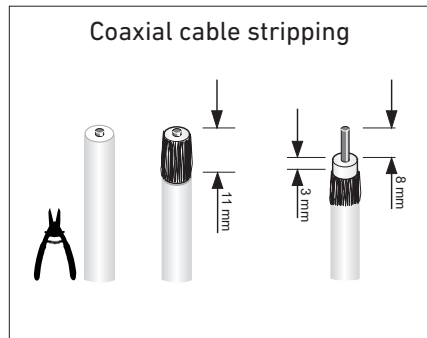

# PSE-300 (5360) OUTLET FOR TV, RADIO AND SAT WITH SOCKET INCLUDED

## General features

MODEL		PSE-300	
REF.		5360	
Type		End	
Connectors		C1	IEC male
		C2	IEC female
		C3	F
Frequency range	MHz	C1	5 - 68 and 125 - 862
		C2	88 - 108
		C3	950 - 2300
Insertion loss	dB	TV	≤ 2
		RD	≤ 2
		SAT	≤ 3
TV-RD and TV-SAT isolation	dB	> 18	
SAT-RD isolation	dB	> 18	
DC transit (C3)	dB	Yes	
Coverplate + Frame		Yes	
Units / Packaging	ud	1 / 58	
Packed weight	kg	1 ud	58 uds
		0.169 / 9.8	
Packing dimensions	mm	1 ud	58 uds
		48 x 80 x 80 / 400 x 295 x 245	